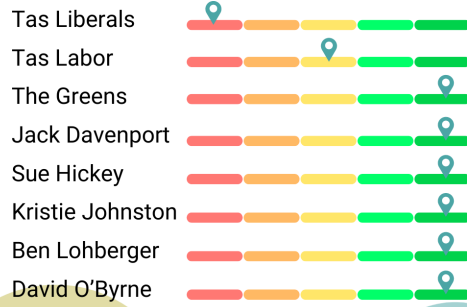

Report card

Increase allied health services