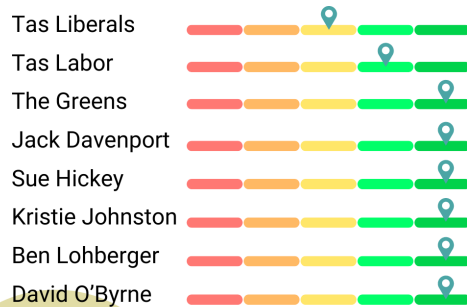

Report card

Before and after school care