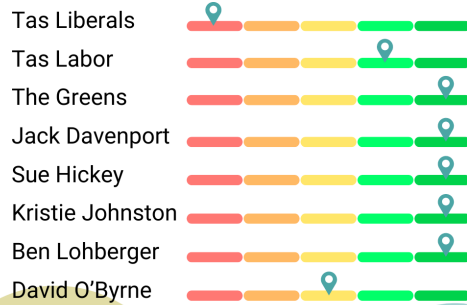

Report card

Review Y11/12 education