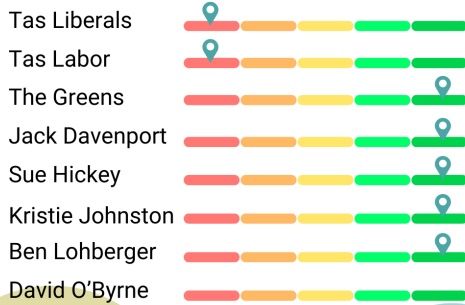

Report card

Oversight Board for capital spends